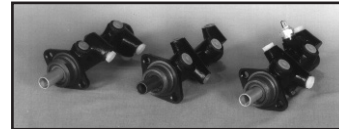

Model	Years	Part#	New
126			
ALL	1981-83*	043-1600	$99.00 net
ALL	1983*-85	043-0704	159.00 net
ALL	1986-91	043-2600	159.00 net
129			
6 Cyl.,V-8	1990-94*	043-2402	99.00 net
6 Cyl.,V-8	1994*-97	043-2901	99.00 net
V-12	1993-94*	043-2902	995.00
V-12	1994*-97	043-2903	795.00
ALL w/ESP	1998	043-2904	795.00
ALL w/o ESP	1998	043-2905	295.00
ALL	1999	043-2906	359.00
140			
6 Cylinder Gas	1992-95*	043-2402	99.00 net
6 Cylinder Gas	1995*-97	043-2901	99.00 net
V-8, V-12	1992-93*	043-2902	795.00
V-8, V-12	1993*-95*	043-4001	795.00
V-8, V-12	1995*-97	043-4002	795.00
V-8, V-12	1998-99	043-4003	795.00
Diesel	1992-95*	043-2402	99.00 net
Diesel	1995*	043-2901	99.00 net
201			
190D 2.2	1984-85	043-0100	99.00 net
190D 2.5	1986-89	043-0100	99.00 net
190D 2.5 Turbo	1987	043-0101	259.00
190E 2.3	1984-93	043-0100	99.00 net
190E 2.3 16V	1987-88	043-0101	259.00
190E 2.6	1987-93	043-0101	259.00
202			
ALL	1994-95*	043-2400	99.00 net
ALL	1995*-97	043-0201	99.00 net
ALL w/ASR,ESP,ETS	1998	043-0203	99.00 net
ALL w/o ASR,ESP,ETS	1998-00	043-0202	279.00
210			
Gas	1996-97	043-2901	99.00 net
Gas	1998-99	043-1001	99.00 net
Diesel	1996-97	043-1002	239.00
Diesel	1998-99	043-1001	99.00 net

* split year, need complete chassis # to verify correct part #

Call for price and availability on good used master cylinders.