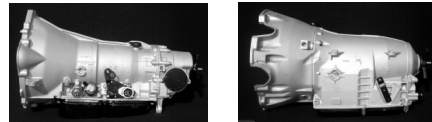

WARRANTY: Absolutely no refunds or returns on transmission. Our warranty is on an exchange basis only. Rebuilt transmissions have a one year warranty or a two year warranty with the purchase of a rebuilt torque converter. Used transmissions have a 30 day warranty. This warranty covers parts only, no labor. All sales are final.

Core Deposit: All rebuilt transmissions are sold on an exchange basis. A $300.00 core deposit is added to the price of the transmission until we receive your old transmission and torque converter.

Shipping: All rebuilt transmission are shipped truck freight with all core return instructions and documents. Call 1-800-521-7656 for a round trip freight quote.